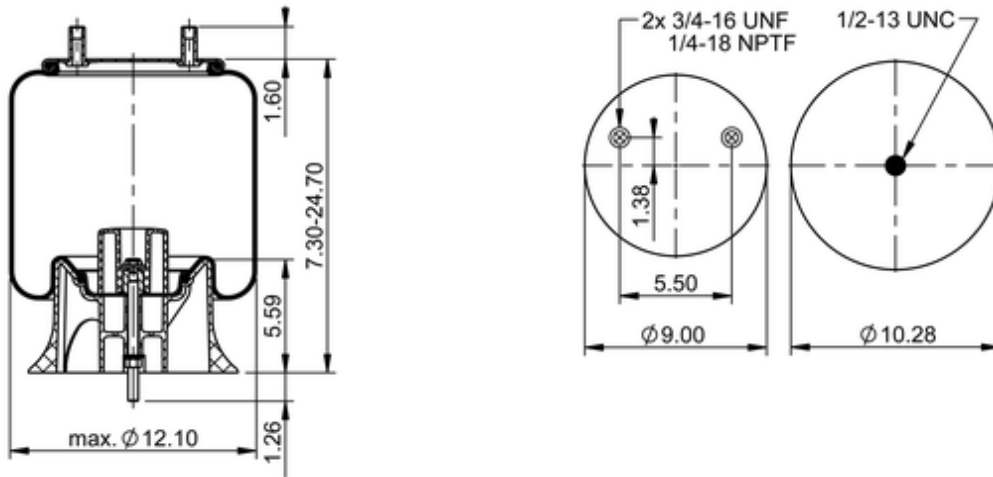

**9 9B-20 P 740**
**64696**

	13.3 lb
	9314552
	1/2-13 UNC: max. 35 lbf ft
	1/4-18 NPTF: max. 22 lbf ft
	3/4-16 UNF: max. 50 lbf ft

**Cross-reference**

Firestone Style	1T15LB-10
Firestone No.	W01-358-9621
FleetPride	AS9621
Goodyear	1R11-291
Taurus	6425
Triangle	AS-8740

TRP	AS96210
Automann	1DK20B-9621

**OE Manufacturer/Part No.**

<b>Manufacturer</b>	<b>Original Part No.</b>	<b>Model</b>
Hendrickson	S-23613	