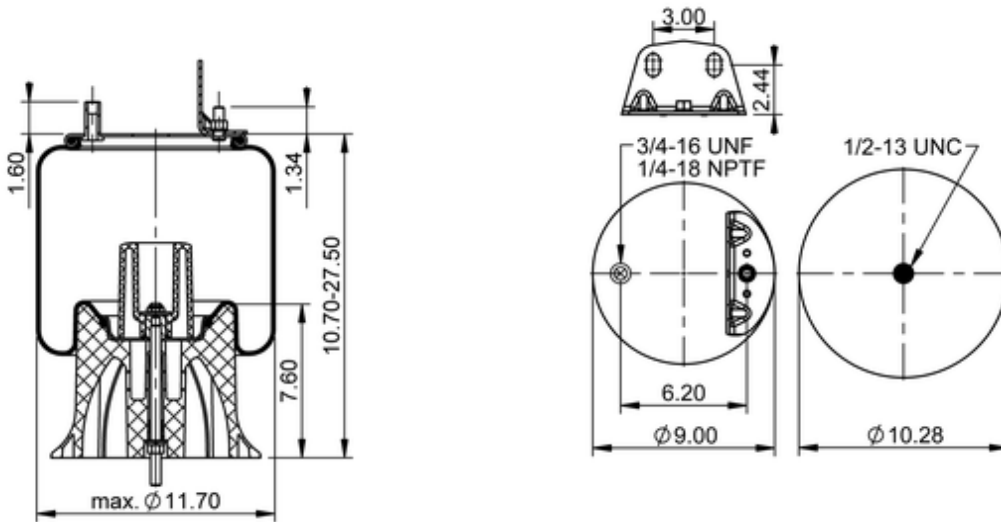

9 9A-20 P 1363

78233

 lb	16.8 lb
	9306248
	1/2-13 UNC: max. 35 lbf ft
	1/4-18 NPTF: max. 22 lbf ft
	3/4-16 UNF: max. 50 lbf ft

Cross-reference

TRP	AS13633
Automann	1DK20M-P1363

OE Manufacturer/Part No.

Manufacturer	Original Part No.	Model
--------------	-------------------	-------