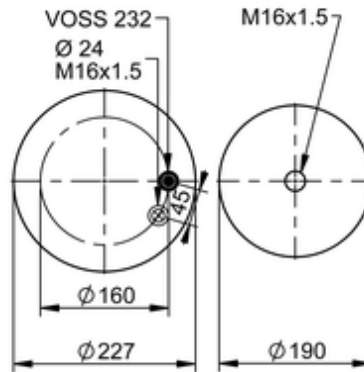

**9 9.5SP-14.4 S 055**
**73863**

	14.3 lb
	9313129
	M16x1.5: max. 35 lbf ft
	M24x1.5: max. 30 lbf ft

**OE Manufacturer/Part No.**

Manufacturer	Original Part No.	Model
Mercedes	A 958 320 04 21	