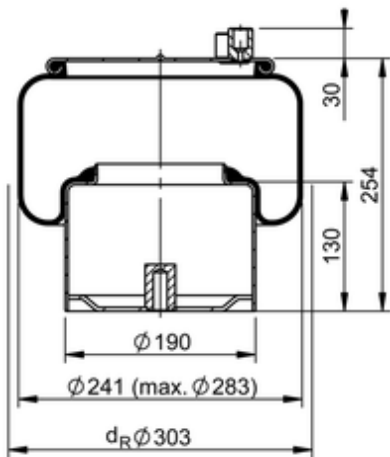

**9 9.5SP-14.4 S 055**
**73863**

	14.3 lb
	9313129
	M16x1.5: max. 35 lbf ft
	M24x1.5: max. 30 lbf ft

**OE Manufacturer/Part No.**

Manufacturer	Original Part No.	Model
Mercedes	A 958 320 04 21	