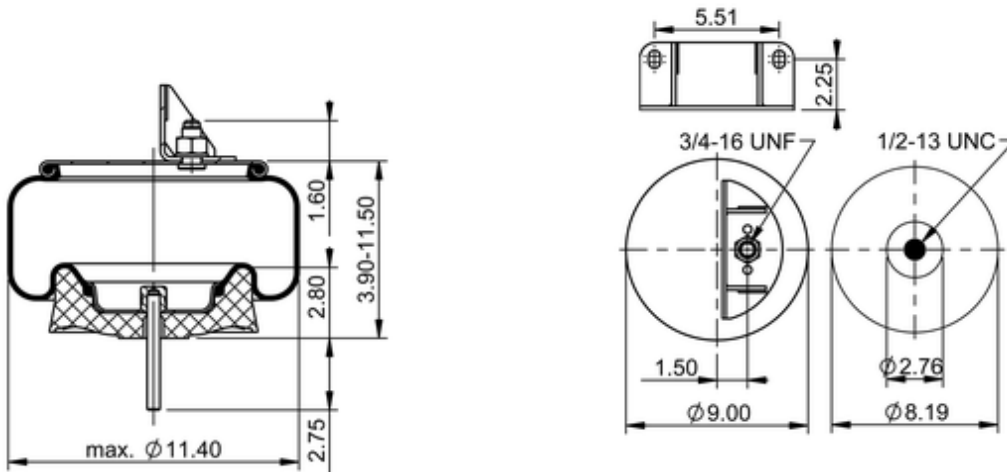

9 9-9 P 860 (BK)
69656

	8.9 lb
	9311561
	1/2-13 UNC: max. 35 lbf ft
	3/4-16 UNF: max. 50 lbf ft

Cross-reference

Firestone Style	1T15LA-1
Firestone No.	W01-358-9617
FleetPride	AS9617
Goodyear	1R11-219
Goodyear Flex No.	566223021
Triangle	AS-8860
TRP	AS96170

Automann	1DK20G-9617
Road Choice	AS9617

OE Manufacturer/Part No.

Manufacturer	Original Part No.	Model
Kenworth	K-303-18	