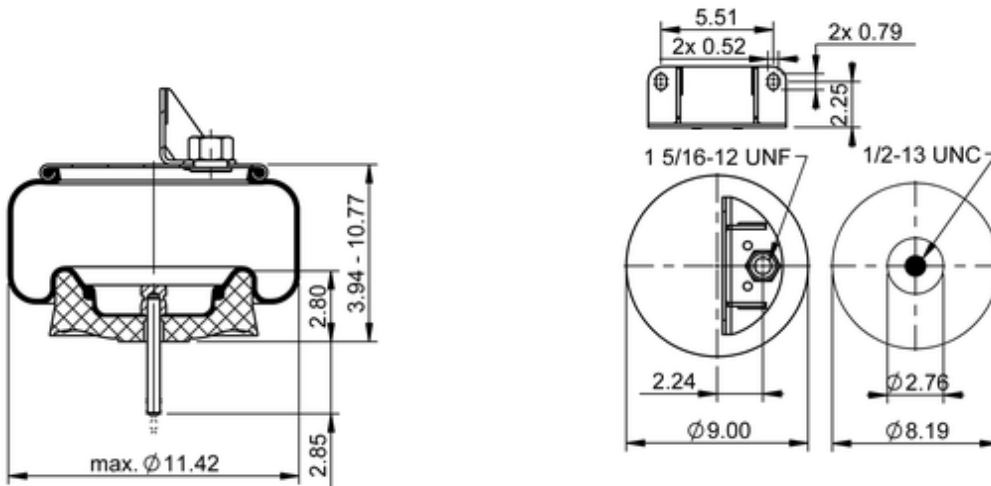

9 9-9 P 859 (BK)
68358

	11.9 lb
	9311561
	1 5/16-12 UNF: max. 35 lbf ft
	1/2-13 UNC: max. 35 lbf ft

Cross-reference

Primeride	AS PR9L9 9547
Firestone Style	1T15LA-1
Firestone No.	W01-358-9547
Goodyear	1R11-268
Goodyear Flex No.	566223021
Triangle	AS-8859
TRP	AS95470

Automann	1DK20G-9547X
Road Choice	AS9547

OE Manufacturer/Part No.

Manufacturer	Original Part No.	Model
Kenworth	C81-1004	