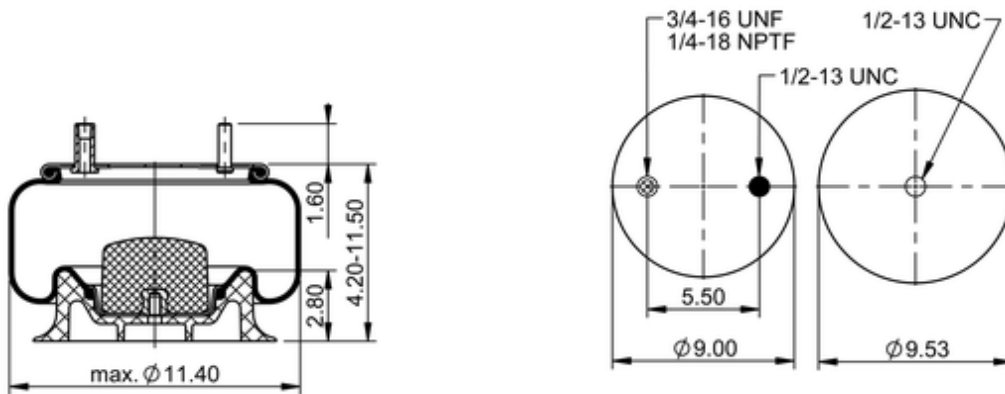

**9 9-9 P 767**
**64713**

	10.3 lb
	9308127
	1/2-13 UNC: max. 35 lbf ft
	1/4-18 NPTF: max. 22 lbf ft
	3/4-16 UNF: max. 50 lbf ft

**Cross-reference**

Firestone No.	W01-358-5789
FleetPride	AS5789
Triangle	AS-8767
TRP	AS57890
Automann	1DK20G-5789

**OE Manufacturer/Part No.**

Manufacturer	Original Part No.	Model
Link	1103-0503	