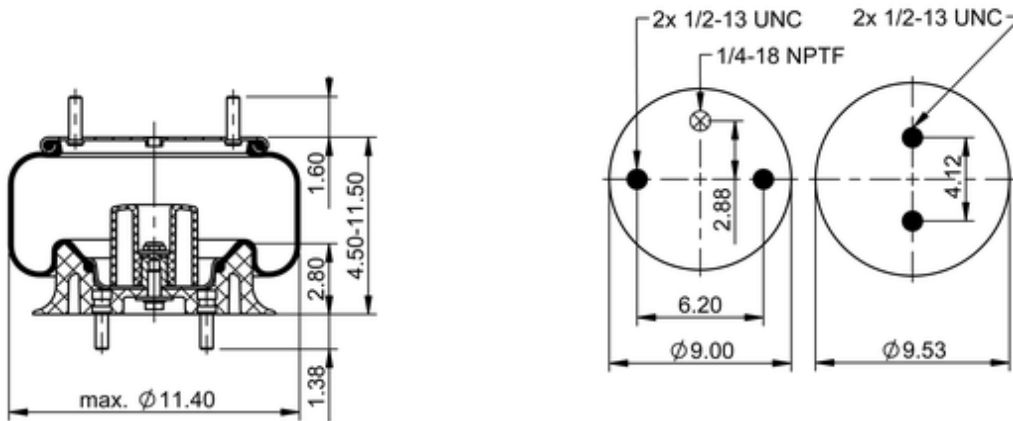

**9 9-9 P 756**
**64700**

	9.8 lb
	9308624
	1/2-13 UNC: max. 35 lbf ft
	1/4-18 NPTF: max. 22 lbf ft

**Cross-reference**

Firestone No.	W01-358-9651
Triangle	AS-8756
Automann	1DK20G-9651

**OE Manufacturer/Part No.**