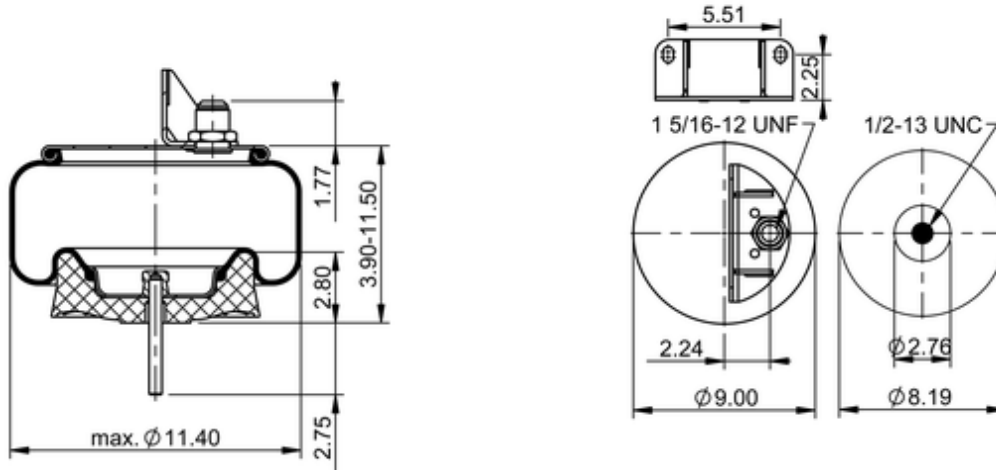

9 9-9 P 537 (BK)
68359

	11.3 lb
	9311561
	1 5/16-12 UNF: max. 35 lbf ft
	1/2-13 UNC: max. 35 lbf ft

Cross-reference

Primeride	AS PR9L9 9622
Firestone Style	1T15LA-1
Firestone No.	W01-358-9622
FleetPride	AS9622
Goodyear	1R11-221
Goodyear Flex No.	566223021
Triangle	AS-8537

TRP	AS96221
Automann	1DK20G-9622X
Road Choice	AS9622

OE Manufacturer/Part No.

Manufacturer	Original Part No.	Model
Kenworth	K-303-22	