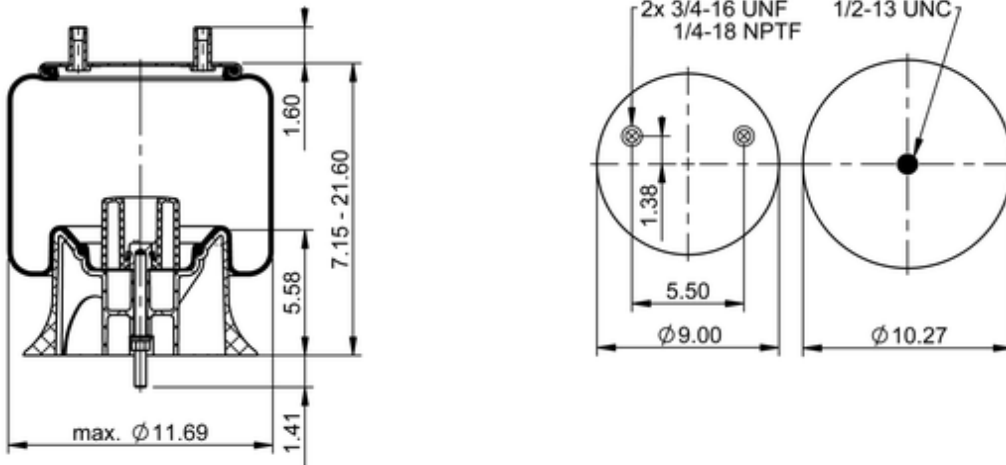

**9 9-16 P 568**
**64692**

	12.8 lb
	9314552
	1/2-13 UNC: max. 35 lbf ft
	1/4-18 NPTF: max. 22 lbf ft
	3/4-16 UNF: max. 50 lbf ft

**Cross-reference**

Primeride	AS PR9L16 9626
Firestone Style	1T15L-6
Firestone No.	W01-358-9626
FleetPride	AS9626
Goodyear	1R11-292
Goodyear Flex No.	566-22-3-095

Taurus	6424
Triangle	AS-8568
TRP	AS96260
Automann	1DK20J-9626

**OE Manufacturer/Part No.**

<b>Manufacturer</b>	<b>Original Part No.</b>	<b>Model</b>
Hendrickson	S-23720	
Meritor	A-2258N1678	