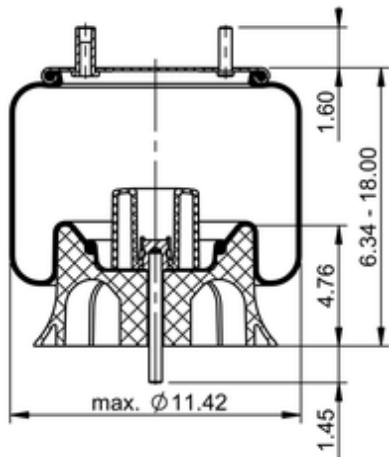

9 9-14 P 737
78232

	12.3 lb
	9308128
	1/2-13 UNC: max. 35 lbf ft
	1/4-18 NPTF: max. 22 lbf ft
	3/4-16 UNF: max. 50 lbf ft

OE Manufacturer/Part No.

Manufacturer	Original Part No.	Model
SAF Holland	90557322	