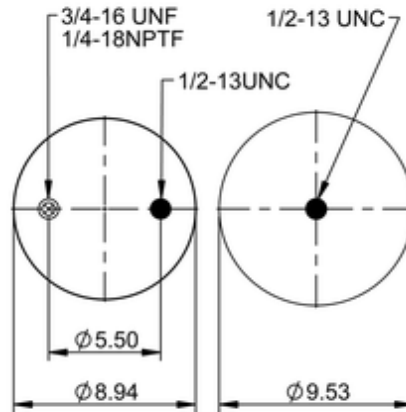

9 9-14 P 737
78232

	12.3 lb
	9308128
	1/2-13 UNC: max. 35 lbf ft
	1/4-18 NPTF: max. 22 lbf ft
	3/4-16 UNF: max. 50 lbf ft

OE Manufacturer/Part No.

Manufacturer	Original Part No.	Model
SAF Holland	90557322	