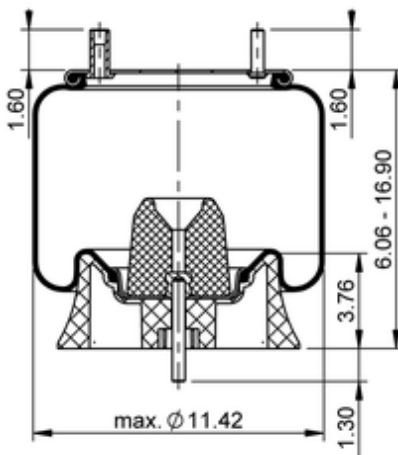

9 9-14 P 517
64381

	12.1 lb
	9311939
	1/2-13 UNC: max. 35 lbf ft
	1/4-18 NPTF: max. 22 lbf ft
	3/4-16 UNF: max. 50 lbf ft

Cross-reference

Firestone Style	1T15L-4
Firestone No.	W01-358-8919
FleetPride	AS8919
Goodyear	1R11-191
Goodyear Flex No.	566223143
Taurus	6372

Triangle	AS-8517
TRP	AS89190
Automann	1DK20E-8919

OE Manufacturer/Part No.

Manufacturer	Original Part No.	Model
Ridewell	1003588919C	
Silent Drive	AS-8919	