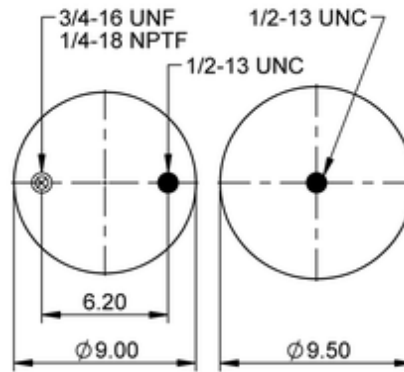

9 9-14 P 517
64381

	12.1 lb
	9311939
	1/2-13 UNC: max. 35 lbf ft
	1/4-18 NPTF: max. 22 lbf ft
	3/4-16 UNF: max. 50 lbf ft

Cross-reference

Firestone Style	1T15L-4
Firestone No.	W01-358-8919
FleetPride	AS8919
Goodyear	1R11-191
Goodyear Flex No.	566223143
Taurus	6372