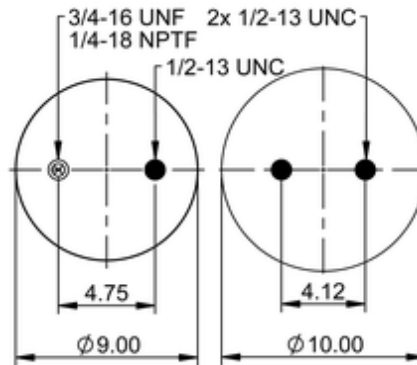

9 9-14 P 322
64378

	15.6 lb
	9314115
	1/2-13 UNC: max. 35 lbf ft
	1/4-18 NPTF: max. 22 lbf ft
	3/4-16 UNF: max. 50 lbf ft

Cross-reference

Firestone Style	1T15L-4
Firestone No.	W01-358-9415
Goodyear	1R11-018
Goodyear Flex No.	566223006
Triangle	AS-8322
TRP	AS94150

Automann

1DK20E-9415

OE Manufacturer/Part No.

Manufacturer	Original Part No.	Model
Kenworth	K-303-5	
Hendrickson	B-7193	
Loadguard	SC2049	
Dayton	352-9415	
Hendrickson	S-13040	
Navistar/Fleetrite	554761C1	
SAF Holland	57009415	
Ridewell	1003589415C	