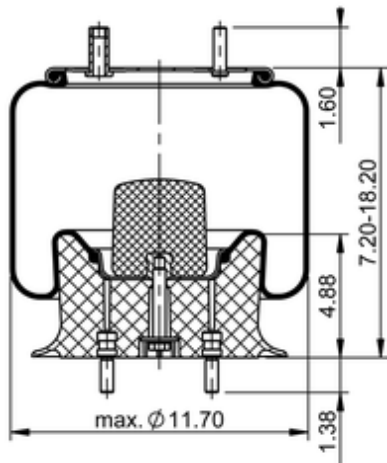

9 9-14 P 322
64378

	15.6 lb
	9314115
	1/2-13 UNC: max. 35 lbf ft
	1/4-18 NPTF: max. 22 lbf ft
	3/4-16 UNF: max. 50 lbf ft

Cross-reference

Firestone Style	1T15L-4
Firestone No.	W01-358-9415
Goodyear	1R11-018
Goodyear Flex No.	566223006
Triangle	AS-8322
TRP	AS94150

Automann

1DK20E-9415

OE Manufacturer/Part No.

Manufacturer	Original Part No.	Model
Kenworth	K-303-5	
Hendrickson	B-7193	
Loadguard	SC2049	
Dayton	352-9415	
Hendrickson	S-13040	
Navistar/Fleetrite	554761C1	
SAF Holland	57009415	
Ridewell	1003589415C	