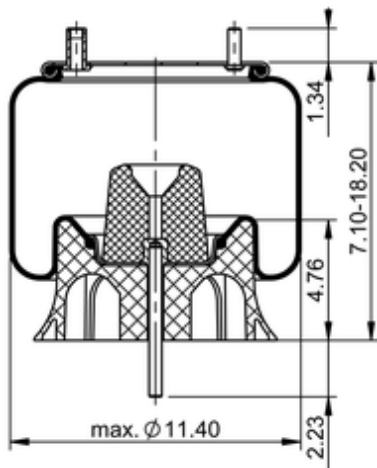

9 9-14 P 191
69511

	13.1 lb
	9308128
	1/2-13 UNC: max. 35 lbf ft
	1/4-18 NPTF: max. 22 lbf ft
	3/4-16 UNF: max. 50 lbf ft

Cross-reference

Firestone No.	W01-W35-8497
TRP	AS84970

OE Manufacturer/Part No.

Manufacturer	Original Part No.	Model
--------------	-------------------	-------