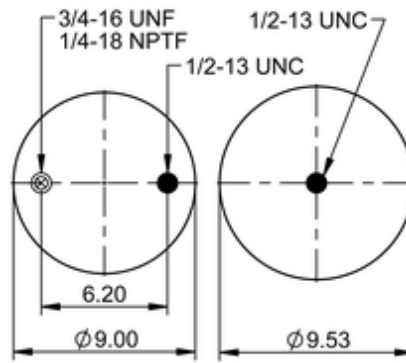

9 9-14 P 191
69511

	13.1 lb
	9308128
	1/2-13 UNC: max. 35 lbf ft
	1/4-18 NPTF: max. 22 lbf ft
	3/4-16 UNF: max. 50 lbf ft

Cross-reference

Firestone No.	W01-W35-8497
TRP	AS84970

OE Manufacturer/Part No.

Manufacturer	Original Part No.	Model
--------------	-------------------	-------