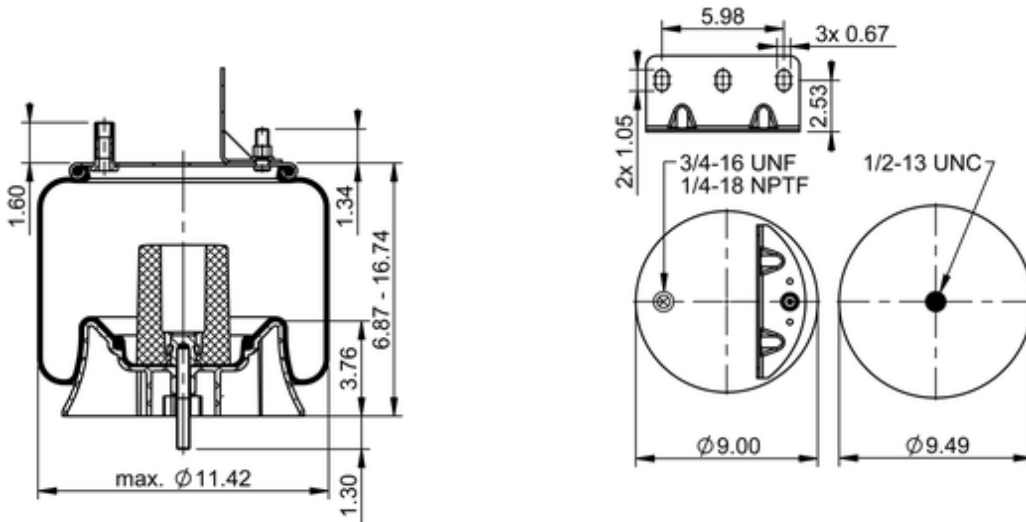

9 9-14 P 1319
77797

	13.5 lb
	9311939
	1/2-13 UNC: max. 35 lbf ft
	1/4-18 NPTF: max. 22 lbf ft
	3/4-16 UNF: max. 50 lbf ft

Cross-reference

Firestone Style	1T15L-4
Firestone No.	W01-358-8942
TRP	AS89420

OE Manufacturer/Part No.

Manufacturer	Original Part No.	Model
Hendrickson	58983-2	