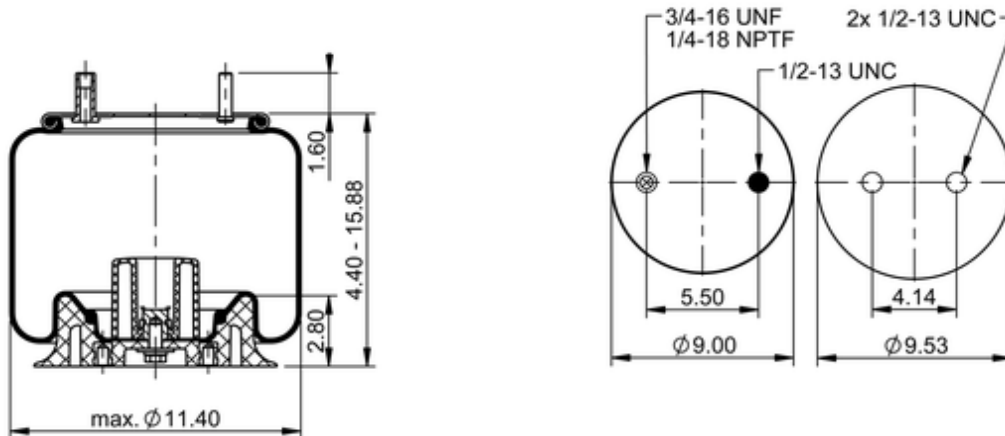

9 9-14 P 1308

77705

	12.3 lb
	9308625
	1/2-13 UNC: max. 35 lbf ft
	1/4-18 NPTF: max. 18 lbf ft
	3/4-16 UNF: max. 50 lbf ft

### Cross-reference

Goodyear	1R11-241
Goodyear Flex No.	566223021
Triangle	AS-81308

OE Manufacturer/Part No.

Manufacturer	Original Part No.	Model
--------------	-------------------	-------

---

© 2024 ContiTech Deutschland GmbH, ALL RIGHTS RESERVED. <https://www.continental-industry.com/>