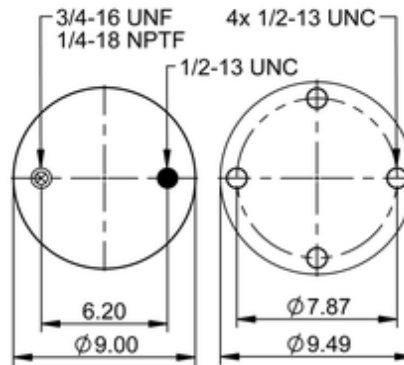

**9 9-14 P 1146**
**74791**

	11.6 lb
	9312070
	1/2-13 UNC: max. 35 lbf ft
	1/4-18 NPTF: max. 22 lbf ft
	3/4-16 UNF: max. 50 lbf ft

**Cross-reference**

Firestone Style	1T15L-4
Firestone No.	W01-358-9441
FleetPride	AS9441
Goodyear	1R11-121
Goodyear Flex No.	566223143