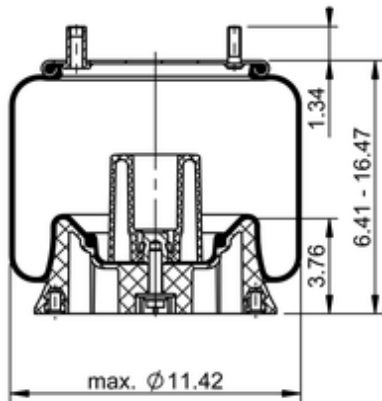

**9 9-14 P 1146**
**74791**

	11.6 lb
	9312070
	1/2-13 UNC: max. 35 lbf ft
	1/4-18 NPTF: max. 22 lbf ft
	3/4-16 UNF: max. 50 lbf ft

**Cross-reference**

Firestone Style	1T15L-4
Firestone No.	W01-358-9441
FleetPride	AS9441
Goodyear	1R11-121
Goodyear Flex No.	566223143

**OE Manufacturer/Part No.**

<b>Manufacturer</b>	<b>Original Part No.</b>	<b>Model</b>
Flxible	6-336-200	
Gillig	5313187	
Gillig	5314006	
Gillig	538212	
Novabus	N16374	