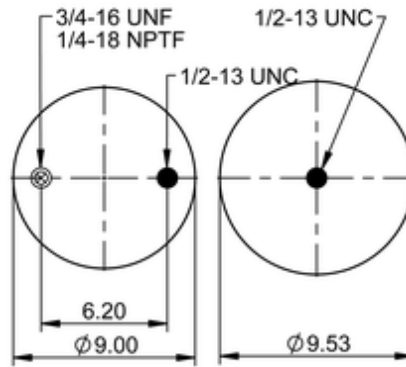

**9 9-14 P 1144**
**74769**

	11.2 lb
	9308128
	1/2-13 UNC: max. 35 lbf ft
	1/4-18 NPTF: max. 22 lbf ft
	3/4-16 UNF: max. 50 lbf ft

**Cross-reference**

Firestone Style	1T15L-4X
Firestone No.	W01-W35-8953

**OE Manufacturer/Part No.**