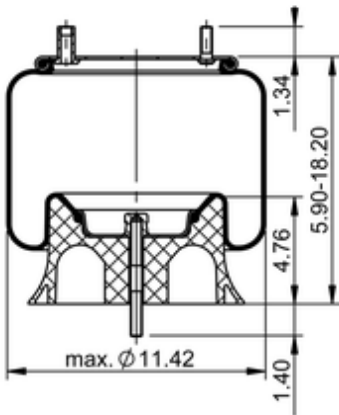

**9 9-14 P 1144**
**74769**

	11.2 lb
	9308128
	1/2-13 UNC: max. 35 lbf ft
	1/4-18 NPTF: max. 22 lbf ft
	3/4-16 UNF: max. 50 lbf ft

**Cross-reference**

Firestone Style	1T15L-4X
Firestone No.	W01-W35-8953

**OE Manufacturer/Part No.**

Manufacturer	Original Part No.	Model
--------------	-------------------	-------