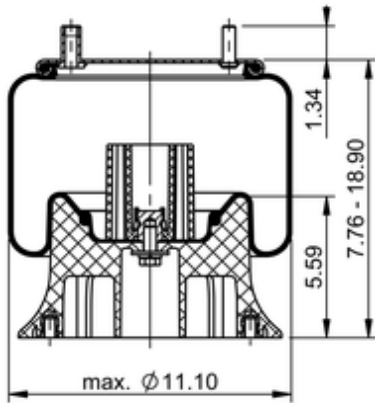

**9 9-14 P 053**

**68355**

|  |                             |
|--|-----------------------------|
|  lb | 12.2 lb                     |
|     | 9308133                     |
|     | 1/2-13 UNC: max. 35 lbf ft  |
|     | 1/4-18 NPTF: max. 22 lbf ft |
|     | 3/4-16 UNF: max. 50 lbf ft  |

**Cross-reference**

|          |             |
|----------|-------------|
| Automann | 1DK20E-P053 |
|----------|-------------|

**OE Manufacturer/Part No.**

| Manufacturer | Original Part No. | Model |
|--------------|-------------------|-------|
| Orion        | 080131522         |       |