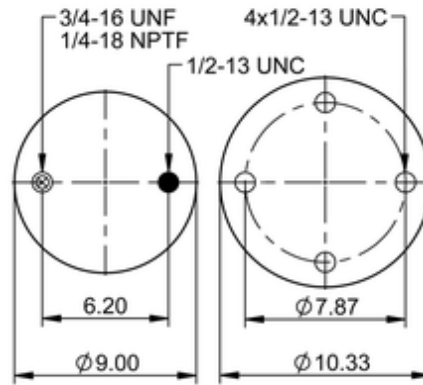

**9 9-14 P 053**

**68355**

|  |                             |
|--|-----------------------------|
|  lb | 12.2 lb                     |
|     | 9308133                     |
|     | 1/2-13 UNC: max. 35 lbf ft  |
|     | 1/4-18 NPTF: max. 22 lbf ft |
|     | 3/4-16 UNF: max. 50 lbf ft  |