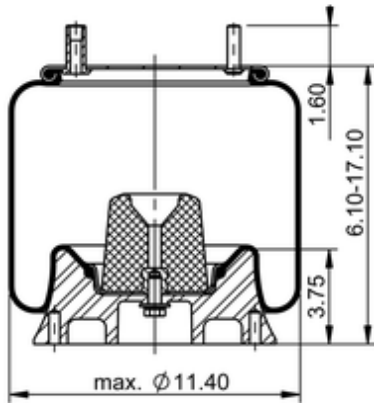

9 9-14 A 337
64379

	15.9 lb
	9309183
	1/2-13 UNC: max. 35 lbf ft
	1/4-18 NPTF: max. 22 lbf ft
	3/4-16 UNF: max. 50 lbf ft

Cross-reference

Firestone Style	1T15L-4
Firestone No.	W01-358-9439
FleetPride	AS9439
Goodyear	1R11-039
Goodyear Flex No.	566223143
Taurus	6372