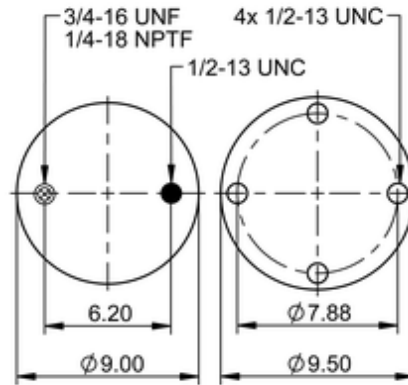

9 9-14 A 337
64379

	15.9 lb
	9309183
	1/2-13 UNC: max. 35 lbf ft
	1/4-18 NPTF: max. 22 lbf ft
	3/4-16 UNF: max. 50 lbf ft

Cross-reference

Firestone Style	1T15L-4
Firestone No.	W01-358-9439
FleetPride	AS9439
Goodyear	1R11-039
Goodyear Flex No.	566223143
Taurus	6372