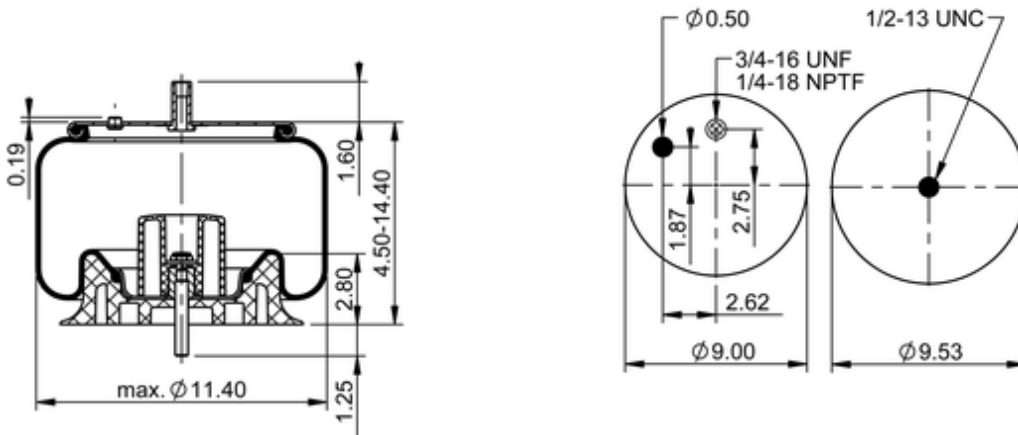

9 9-12 P 974
67870

	9.8 lb
	9308127
	1/2-13 UNC: max. 35 lbf ft
	1/4-18 NPTF: max. 22 lbf ft
	3/4-16 UNF: max. 50 lbf ft

Cross-reference

Triangle	AS-8974
TRP	AS09743
Automann	1DK20D-P974

OE Manufacturer/Part No.

Manufacturer	Original Part No.	Model
SAF Holland	90557371	