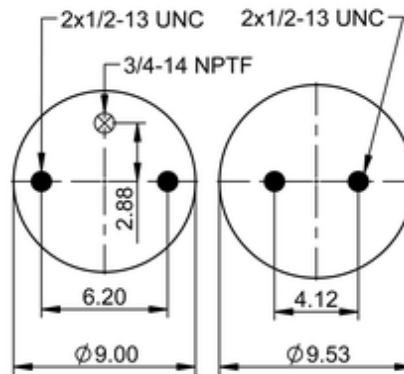

9 9-12 P 730
64664

	10.3 lb
	9308624
	1/2-13 UNC: max. 35 lbf ft
	3/4-14 NPTF: max. 22 lbf ft

Cross-reference

Firestone Style	1T15L-2
Firestone No.	W01-358-8897
Triangle	AS-8730
TRP	AS88970
Automann	1DK20D-8897