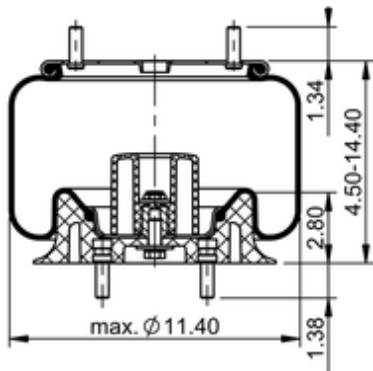

9 9-12 P 730
64664

	10.3 lb
	9308624
	1/2-13 UNC: max. 35 lbf ft
	3/4-14 NPTF: max. 22 lbf ft

Cross-reference

Firestone Style	1T15L-2
Firestone No.	W01-358-8897
Triangle	AS-8730
TRP	AS88970
Automann	1DK20D-8897