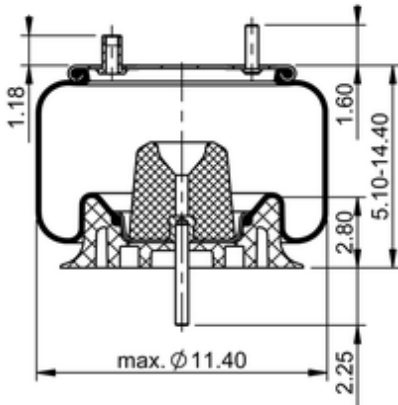

9 9-12 P 524

64369

| | |
|---|-----------------------------|
|  | 11.3 lb |
|  | 9308127 |
|  | 1/2-13 UNC: max. 35 lbf ft |
|  | 1/4-18 NPTF: max. 22 lbf ft |
|  | 3/4-16 UNF: max. 50 lbf ft |

Cross-reference

| | |
|----------|-------------|
| Triangle | AS-8524 |
| TRP | ASP5240 |
| Automann | 1DK20D-P524 |

OE Manufacturer/Part No.

| Manufacturer | Original Part No. | Model |
|---------------------|--------------------------|--------------|
| Raydan | 211-00-040 | |