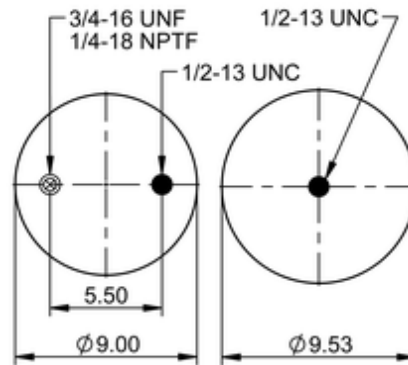

9 9-12 P 524

64369

| | |
|---|-----------------------------|
|  | 11.3 lb |
|  | 9308127 |
|  | 1/2-13 UNC: max. 35 lbf ft |
|  | 1/4-18 NPTF: max. 22 lbf ft |
|  | 3/4-16 UNF: max. 50 lbf ft |

Cross-reference

| | |
|----------|-------------|
| Triangle | AS-8524 |
| TRP | ASP5240 |
| Automann | 1DK20D-P524 |

OE Manufacturer/Part No.

| Manufacturer | Original Part No. | Model |
|---------------------|--------------------------|--------------|
| Raydan | 211-00-040 | |