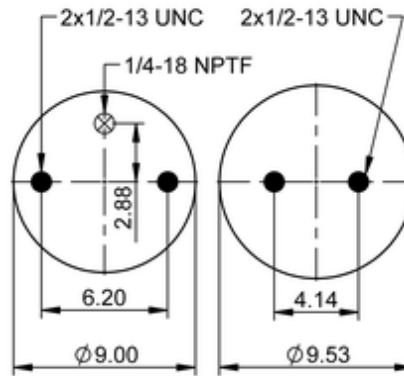

**9 9-12 P 477**
**64365**

	11.6 lb
	9308624
	1/2-13 UNC: max. 35 lbf ft
	1/4-18 NPTF: max. 22 lbf ft

**Cross-reference**

Firestone Style	1T15L-2
Firestone No.	W01-358-9376
Goodyear	1R11-200
Goodyear Flex No.	566223021
Taurus	6368
Triangle	AS-8477
Triangle	AS-8755