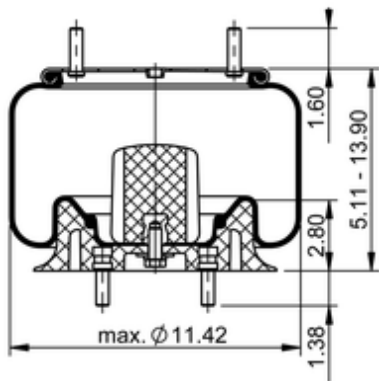

**9 9-12 P 477**
**64365**

	11.6 lb
	9308624
	1/2-13 UNC: max. 35 lbf ft
	1/4-18 NPTF: max. 22 lbf ft

**Cross-reference**

Firestone Style	1T15L-2
Firestone No.	W01-358-9376
Goodyear	1R11-200
Goodyear Flex No.	566223021
Taurus	6368
Triangle	AS-8477
Triangle	AS-8755

TRP	AS93760
Automann	1DK20D-9376

**OE Manufacturer/Part No.**

<b>Manufacturer</b>	<b>Original Part No.</b>	<b>Model</b>
Monaco Coach	8619	
Monaco Coach	8108	
Monaco Coach	14002	