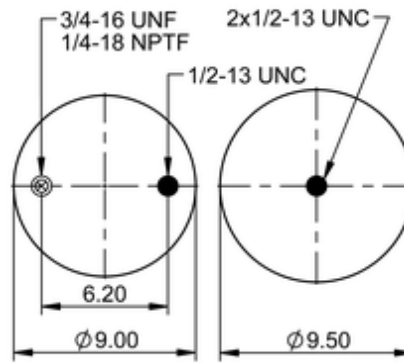

9 9-12 P 464
64364

	10.3 lb
	9311939
	1/2-13 UNC: max. 35 lbf ft
	1/4-18 NPTF: max. 22 lbf ft
	3/4-16 UNF: max. 50 lbf ft

Cross-reference

Firestone Style	1T15L-2
Firestone No.	W01-358-8901
FleetPride	AS8901
Goodyear	1R11-149
Goodyear Flex No.	566223143
Taurus	6368