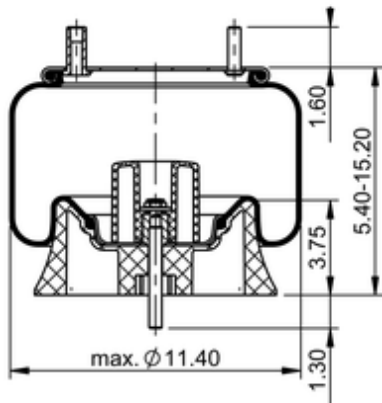

9 9-12 P 464
64364

	10.3 lb
	9311939
	1/2-13 UNC: max. 35 lbf ft
	1/4-18 NPTF: max. 22 lbf ft
	3/4-16 UNF: max. 50 lbf ft

Cross-reference

Firestone Style	1T15L-2
Firestone No.	W01-358-8901
FleetPride	AS8901
Goodyear	1R11-149
Goodyear Flex No.	566223143
Taurus	6368

Triangle	AS-8464
TRP	AS89010
Automann	1DK20D-8901

OE Manufacturer/Part No.

Manufacturer	Original Part No.	Model
Ridewell	1003588901C	