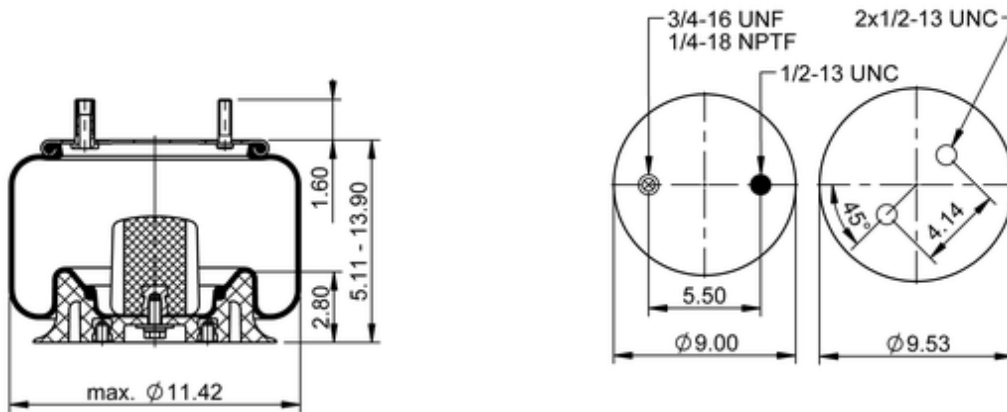

9 9-12 P 379
64361

	11.5 lb
	9308625
	1/2-13 UNC: max. 35 lbf ft
	1/4-18 NPTF: max. 22 lbf ft
	3/4-16 UNF: max. 50 lbf ft

Cross-reference

Firestone Style	1T15LC-2.5
Firestone No.	W01-358-9379
FleetPride	AS9379
Goodyear	1R12-178
Goodyear Flex No.	566243067
Taurus	6368

Triangle	AS-8379
TRP	AS93790
Automann	1DK20D-9379

OE Manufacturer/Part No.

Manufacturer	Original Part No.	Model
Navistar/Fleetrite	1660694C1	
Loadguard	SC2110	
SAF Holland	57009379	