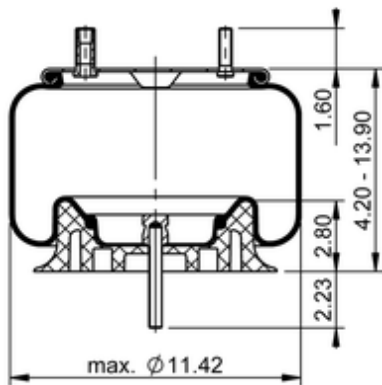

9 9-12 P 206
69627

	9.3 lb
	9308127
	1/2-13 UNC: max. 35 lbf ft
	1/4-18 NPTF: max. 22 lbf ft
	3/4-16 UNF: max. 50 lbf ft

Cross-reference

Firestone Style	1T15LC-2.5
Firestone No.	W01-358-9565
Goodyear	1R12-324
Goodyear Flex No.	566243067
Triangle	AS-8206
Automann	1DK20D-9565

OE Manufacturer/Part No.

Manufacturer	Original Part No.	Model
Navistar/Fleetrite	2027912C1	