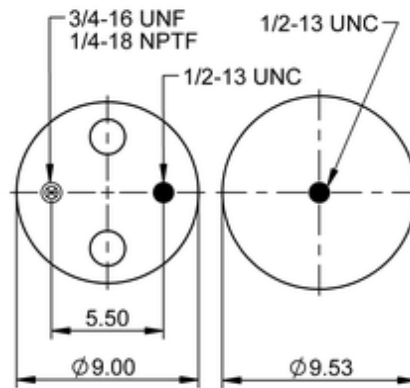

9 9-12 P 206
69627

	9.3 lb
	9308127
	1/2-13 UNC: max. 35 lbf ft
	1/4-18 NPTF: max. 22 lbf ft
	3/4-16 UNF: max. 50 lbf ft

Cross-reference

Firestone Style	1T15LC-2.5
Firestone No.	W01-358-9565
Goodyear	1R12-324
Goodyear Flex No.	566243067
Triangle	AS-8206
Automann	1DK20D-9565