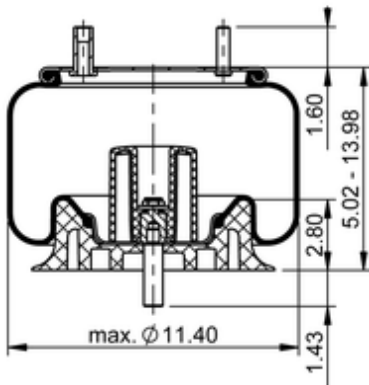

**9 9-12 P 1476**
**79614**

	4.7 lb
	9308623
	1/2-13 UNC: max. 35 lbf ft
	1/4-18 NPTF: max. 22 lbf ft
	3/4-10 UNC: max. 50 lbf ft

**Cross-reference**

Firestone Style	1T15TM-1
Firestone No.	W01-358-5766
Goodyear	1R11-161
Goodyear Flex No.	566 22 3 057

**OE Manufacturer/Part No.**

<b>Manufacturer</b>	<b>Original Part No.</b>	<b>Model</b>
American Carrier	8003-023	
Hutchens	19141-01	