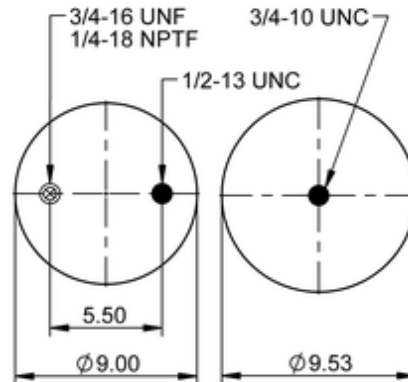

**9 9-12 P 1476**
**79614**

	4.7 lb
	9308623
	1/2-13 UNC: max. 35 lbf ft
	1/4-18 NPTF: max. 22 lbf ft
	3/4-10 UNC: max. 50 lbf ft

**Cross-reference**

Firestone Style	1T15TM-1
Firestone No.	W01-358-5766
Goodyear	1R11-161
Goodyear Flex No.	566 22 3 057