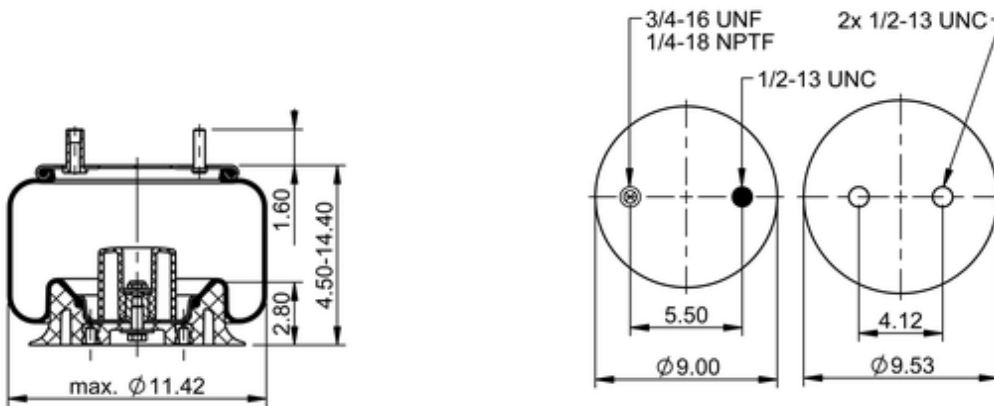

**9 9-12 P 1292**
**77432**

	10.4 lb
	9308625
	1/2-13 UNC: max. 35 lbf ft
	1/4-18 NPTF: max. 22 lbf ft
	3/4-16 UNF: max. 50 lbf ft

**Cross-reference**

Firestone Style	1T15T-1
Firestone No.	W01-358-9650
Goodyear	1R11-225
Goodyear Flex No.	566223057

**OE Manufacturer/Part No.**

<b>Manufacturer</b>	<b>Original Part No.</b>	<b>Model</b>
SAF Holland	90557097	