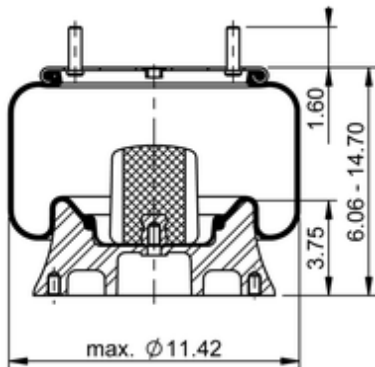

**9 9-12 A 334**
**64360**

	15.5 lb
	9309183
	1/2-13 UNC: max. 35 lbf ft
	1/4-18 NPTF: max. 22 lbf ft

**Cross-reference**

Firestone Style	1T15L-2
Firestone No.	W01-358-9075
FleetPride	AS9075
Taurus	6368
Triangle	AS-8334
TRP	AS90750
Automann	1DK20D-9075

**OE Manufacturer/Part No.**

<b>Manufacturer</b>	<b>Original Part No.</b>	<b>Model</b>
Ridewell	1003589075C	
Brake & Wheel	M3536	
Hutchens	H-2007	
SAF Holland	90557030	