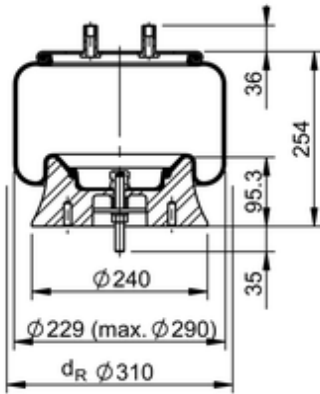

9 9-12 A 066 Brazil
73473

	14.1 lb
	9316248
	M12x1.5: max. 22 lbf ft
	M12x1.75: max. 35 lbf ft
	M18: max. 35 lbf ft

OE Manufacturer/Part No.

Manufacturer	Original Part No.	Model
KLL	8035246B01	