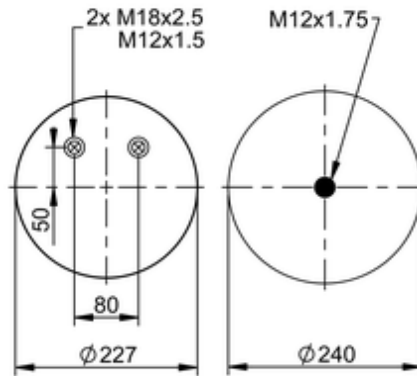

9 9-12 A 066 Brazil
73473

	14.1 lb
	9316248
	M12x1.5: max. 22 lbf ft
	M12x1.75: max. 35 lbf ft
	M18: max. 35 lbf ft

OE Manufacturer/Part No.

Manufacturer	Original Part No.	Model
KLL	8035246B01	