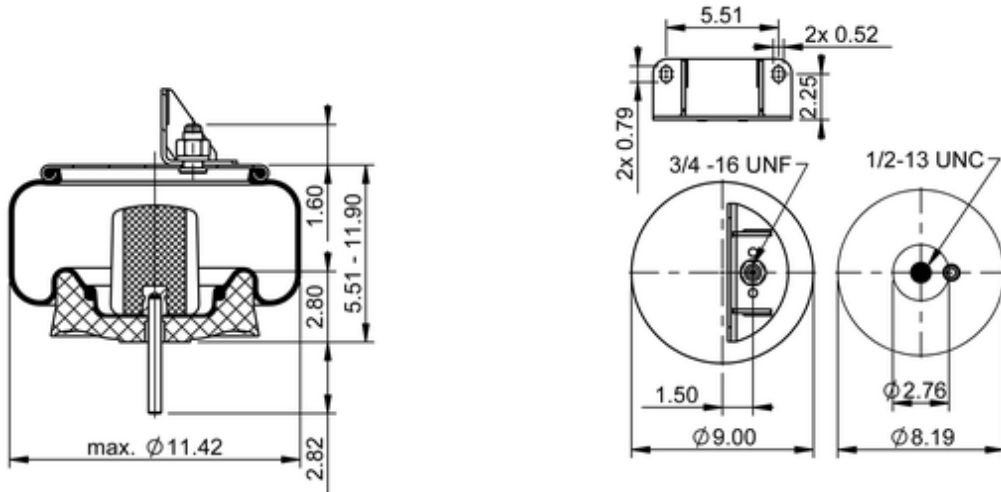

**9 9-10 P 862 (BK)**
**69657**

	11.1 lb
	9311561
	1/2-13 UNC: max. 35 lbf ft
	3/4-16 UNF: max. 50 lbf ft

**Cross-reference**

Firestone Style	1T15LA-01
Firestone No.	W01-358-9618
FleetPride	AS9618
Goodyear	1R11-220
Goodyear Flex No.	566223021
Triangle	AS-8862
Automann	1DK20H-9618

**OE Manufacturer/Part No.**

<b>Manufacturer</b>	<b>Original Part No.</b>	<b>Model</b>
Kenworth	K-303-19	