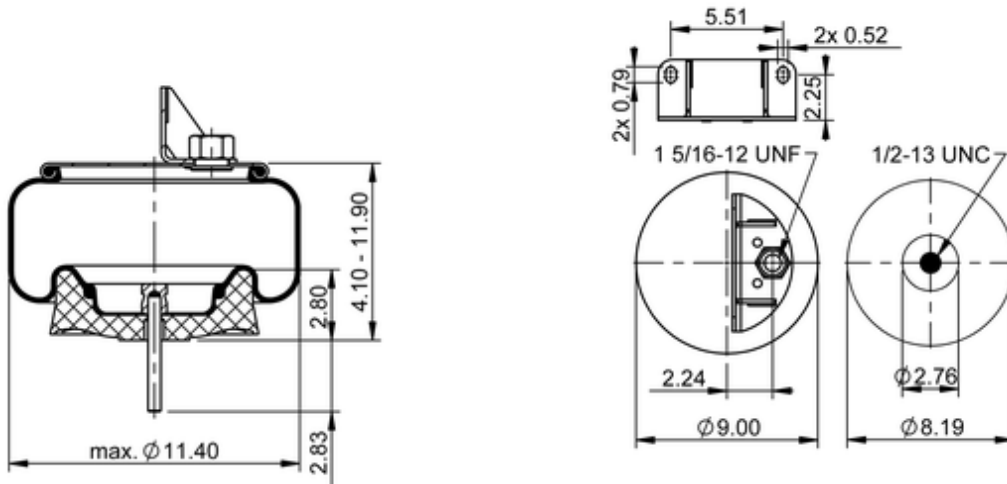

9 9-10 P 861 (BK)

68357

	12.2 lb
	9311561
	1 5/16-12 UNF: max. 35 lbf ft
	1/2-13 UNC: max. 35 lbf ft

**Cross-reference**

Primeride	AS PR9L10 9541
Firestone Style	1T15LA-0
Firestone No.	W01-358-9541
FleetPride	AS9541
Triangle	AS-8861
TRP	AS95410
Automann	1DK20H-9541

Road Choice	AS9541
-------------	--------

**OE Manufacturer/Part No.**

<b>Manufacturer</b>	<b>Original Part No.</b>	<b>Model</b>
Kenworth	C81-1005	