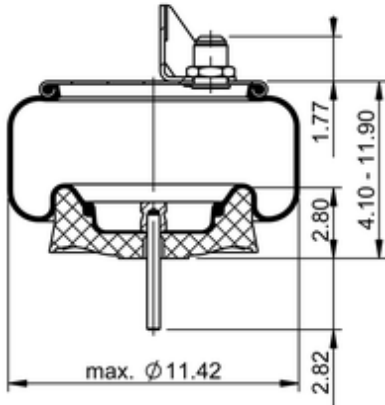

**9 9-10 P 576 (BK)**
**68361**

	11.6 lb
	9311561
	1 5/16-12 UNF: max. 35 lbf ft
	1/2-13 UNC: max. 35 lbf ft

**Cross-reference**

Primeride	AS PR9L10 9675
Firestone Style	1T15LA-0
Firestone No.	W01-358-9675
FleetPride	AS9675
Goodyear	1R11-221
Goodyear Flex No.	566223021
Triangle	AS-8576

TRP	AS96750
Automann	1DK20H-9675

**OE Manufacturer/Part No.**

<b>Manufacturer</b>	<b>Original Part No.</b>	<b>Model</b>
Kenworth	K-303-28	