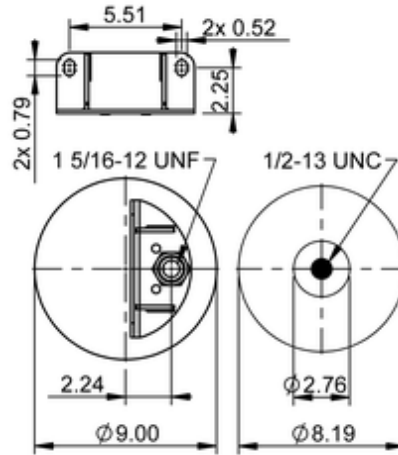

**9 9-10 P 576 (BK)**
**68361**

	11.6 lb
	9311561
	1 5/16-12 UNF: max. 35 lbf ft
	1/2-13 UNC: max. 35 lbf ft

**Cross-reference**

Primeride	AS PR9L10 9675
Firestone Style	1T15LA-0
Firestone No.	W01-358-9675
FleetPride	AS9675
Goodyear	1R11-221
Goodyear Flex No.	566223021
Triangle	AS-8576

TRP	AS96750
Automann	1DK20H-9675

**OE Manufacturer/Part No.**

<b>Manufacturer</b>	<b>Original Part No.</b>	<b>Model</b>
Kenworth	K-303-28	