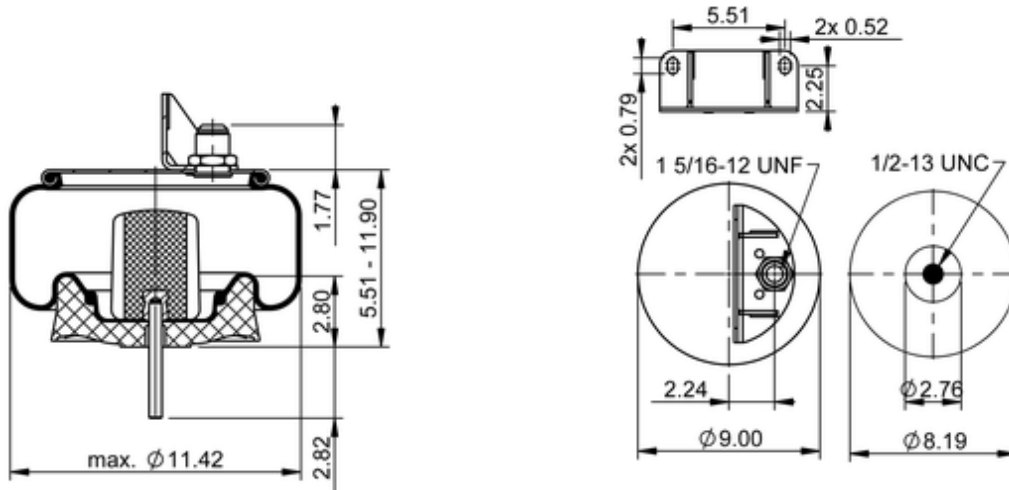

9 9-10 P 538 (BK)
68360

	13.5 lb
	9311561
	1 5/16-12 UNF: max. 35 lbf ft
	1/2-13 UNC: max. 35 lbf ft

Cross-reference

Firestone No.	W01-358-9625
Goodyear	1R11-222
Goodyear Flex No.	566223021
Triangle	AS-8538
TRP	AS96250
Automann	1DK20H-9625X
Road Choice	AS9625

OE Manufacturer/Part No.

Manufacturer	Original Part No.	Model
Kenworth	K-303-25	
Kenworth	K-303-23	