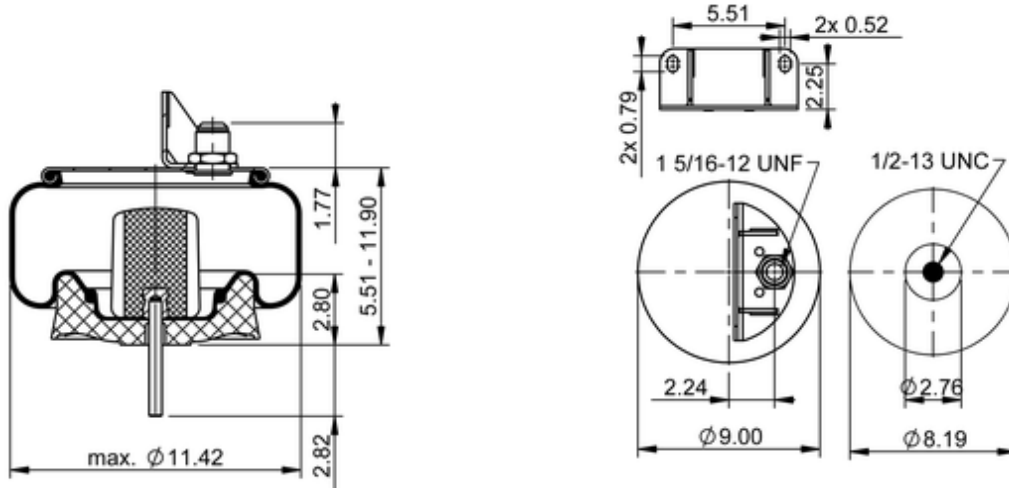

9 9-10 P 538 (BK)
68360

Article status	Normal
GTIN/EAN	4054392123324
Bellow number	9 9-10
lb	13.5 lb
	9311561
	1 5/16-12 UNF: max. 35 lbf ft
	1/2-13 UNC: max. 35 lbf ft

Cross-reference

Firestone No.	W01-358-9625
Goodyear	1R11-222
Goodyear Flex No.	566223021

Triangle	AS-8538
TRP	AS96250
Automann	1DK20H-9625X
Road Choice	AS9625

OE Manufacturer/Part No.

Manufacturer	Original Part No.	Model
Kenworth	K-303-25	
Kenworth	K-303-23	