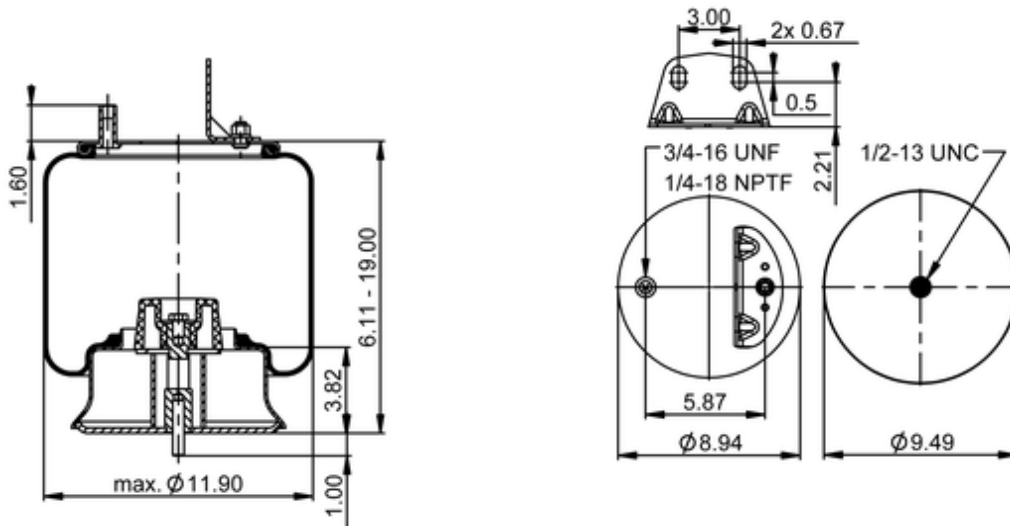

9 10SW-14 S 1574 (BK)
600932

	20.3 lb
	9317525
	1/2-13 UNC: max. 35 lbf ft
	1/4-18 NPTF: max. 22 lbf ft
	3/4-16 UNC: max. 50 lbf ft

Cross-reference

Firestone Style	1T15CCR6
Firestone No.	W01-358-8184

OE Manufacturer/Part No.

Manufacturer	Original Part No.	Model
--------------	-------------------	-------

SAF Holland

90557290