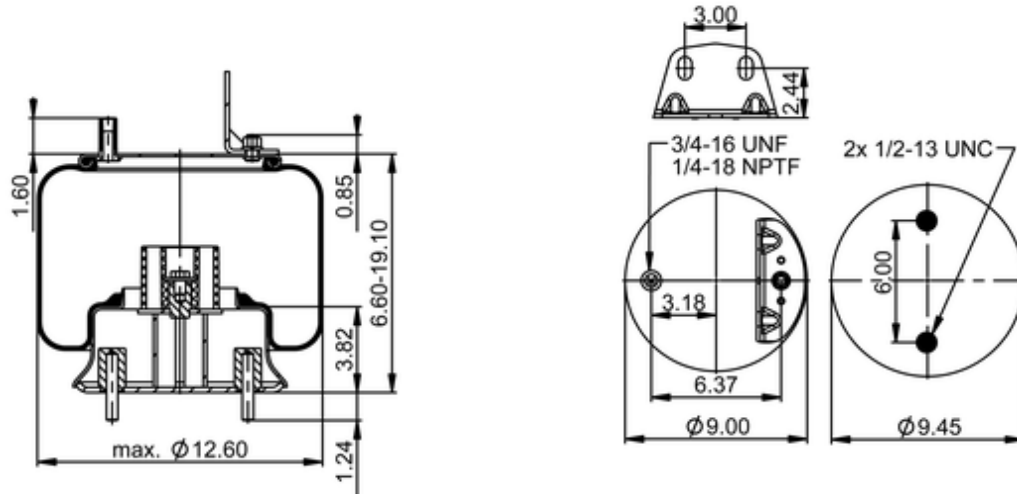

9 10SW-14 S 1208 (BK)

78249

 lb	20.9 lb
	9318217
	1/2-13 UNC: max. 35 lbf ft
	1/4-18 NPTF: max. 22 lbf ft
	3/4-16 UNF: max. 50 lbf ft

OE Manufacturer/Part No.

Manufacturer	Original Part No.	Model
Hendrickson	78546-000	