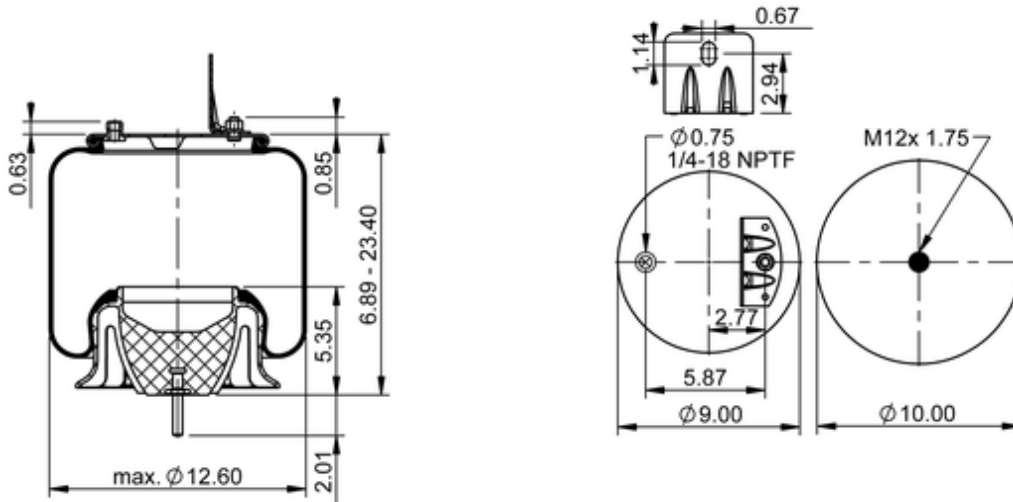

9 10S-18 P 1067 (BK)
73746

	12.6 lb
	9 10B19.5 P 889
	9316239
	1/4-18 NPTF: max. 22 lbf ft

Cross-reference

Primeride	AS PR9MR18 1191
Firestone Style	1T15XR-9
Firestone No.	W01-358-1191
Firestone No.	W01-358-1192
FleetPride	AS1191
Goodyear	1R12-432
Goodyear	1R12-689

Goodyear Flex No.	566243165
Triangle	AS-81067
TRP	AS10673
Automann	AB1DF23I-P1067
Road Choice	AS1191

OE Manufacturer/Part No.

Manufacturer	Original Part No.	Model
Navistar/Fleetrite	350243C94	
Navistar/Fleetrite	3541731C1	