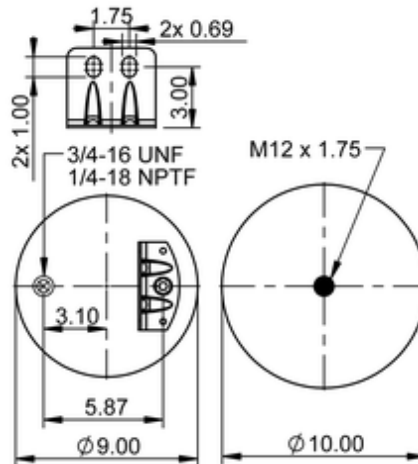

9 10S-18 P 1066 (BK)
73745

	11.9 lb
	9 10B-19.5 P 171
	9316239
	1/4-18 NPTF: max. 22 lbf ft
	3/4-16 UNF: max. 50 lbf ft
	M12x1.75: max. 30 lbf ft

Cross-reference

Firestone Style	1T15XR-9
Firestone No.	W01-358-1190
FleetPride	AS1190
Goodyear	1R12-523

Goodyear Flex No.	566243165
Triangle	AS-81066
TRP	AS10663
Automann	AB1DF23I-P1066
Road Choice	AS9876

OE Manufacturer/Part No.

Manufacturer	Original Part No.	Model
Navistar/Fleetrite	3541732C1	