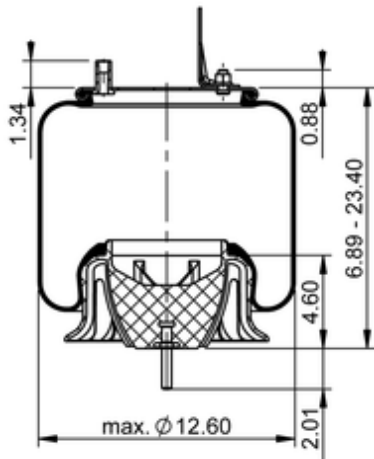

9 10S-18 P 1066 (BK)
73745

	11.9 lb
	9 10B-19.5 P 171
	9316239
	1/4-18 NPTF: max. 22 lbf ft
	3/4-16 UNF: max. 50 lbf ft
	M12x1.75: max. 30 lbf ft

Cross-reference

Firestone Style	1T15XR-9
Firestone No.	W01-358-1190
FleetPride	AS1190
Goodyear	1R12-523

Goodyear Flex No.	566243165
Triangle	AS-81066
TRP	AS10663
Automann	AB1DF23I-P1066
Road Choice	AS9876

OE Manufacturer/Part No.

Manufacturer	Original Part No.	Model
Navistar/Fleetrite	3541732C1	