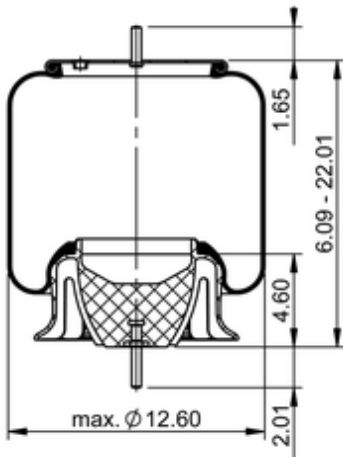

9 10S-17 P 1206
75561

	11.5 lb
	9316239
	1/4-18 NPTF: max. 22 lbf ft
	M12x1.75: max. 30 lbf ft

Cross-reference

Primeride	AS RC9MR17 8468
Firestone No.	W01-M58-8468
Goodyear	1R12-654
Goodyear	1R12-1049
Goodyear Flex No.	566243097
Triangle	AS-81206
TRP	AS84680