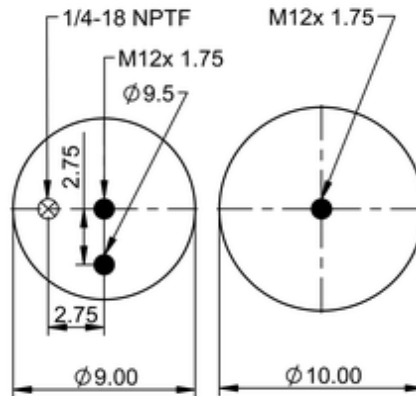

9 10S-17 P 1206
75561

	11.5 lb
	9316239
	1/4-18 NPTF: max. 22 lbf ft
	M12x1.75: max. 30 lbf ft

Cross-reference

Primeride	AS RC9MR17 8468
Firestone No.	W01-M58-8468
Goodyear	1R12-654
Goodyear	1R12-1049
Goodyear Flex No.	566243097
Triangle	AS-81206
TRP	AS84680