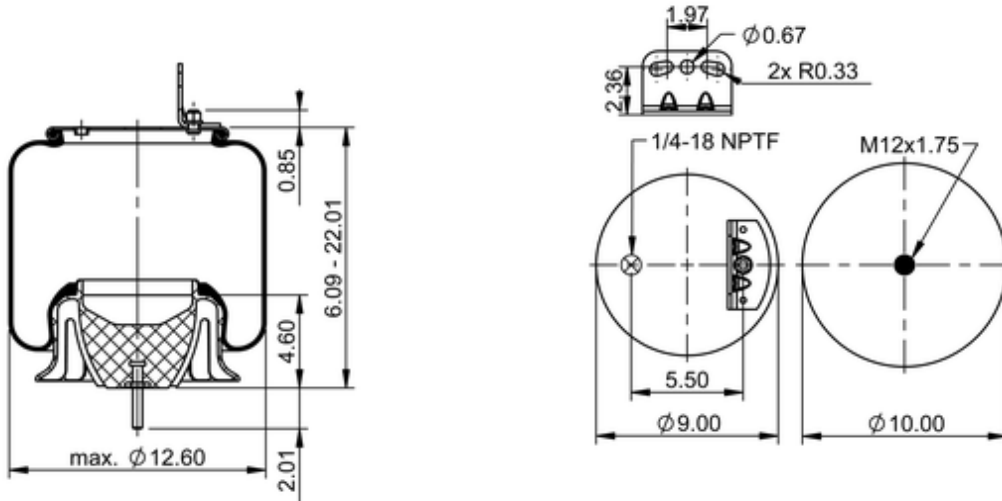

9 10S-17 P 1154 (BK)
74884

	12.5 lb
	9 10-17.5 P 449
	9314556
	1/4-18 NPTF: max. 22 lbf ft
	M12x1.75: max. 30 lbf ft

Cross-reference

Primeride	AS PR9MR17 8829
Firestone Style	1T15XMR-7
Firestone No.	W01-358-8829
FleetPride	AS8829
Goodyear	1R12-615
Goodyear Flex No.	566243164

Triangle	AS-81154
TRP	AS11543
Automann	1DF23H-P1154
Road Choice	AS8829

OE Manufacturer/Part No.

Manufacturer	Original Part No.	Model
Volvo	20396293	
Volvo	20413888	
Navistar/Fleetrite	1R12-1059	
Volvo	8079902	
Volvo	8084296	
Volvo	8097092	
Volvo	20505399	
Mack	57QL54M	
Volvo	3934699	