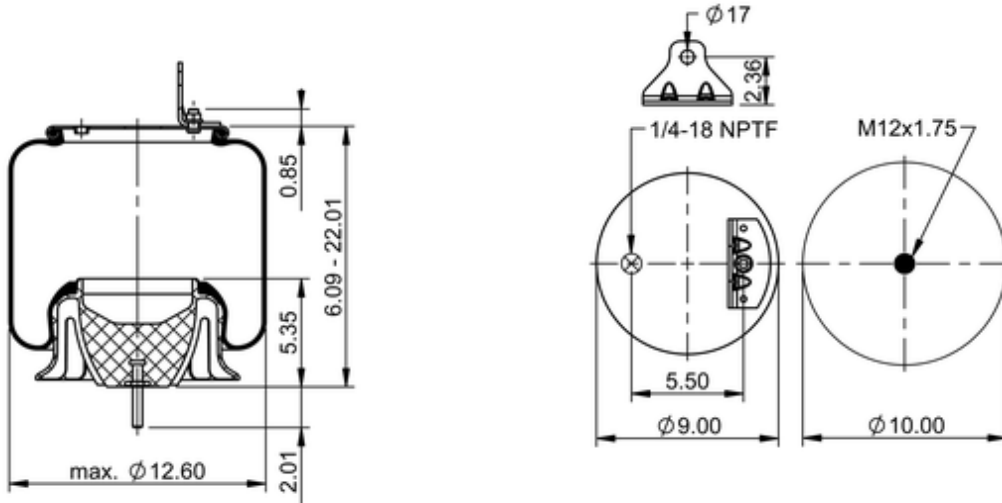

9 10S-17 P 1153 (BK)
74883

	11.3 lb
	9314556
	1/4-18 NPTF: max. 22 lbf ft
	M12x1.75: max. 30 lbf ft

Cross-reference

Firestone No.	W01-M58-8463
Goodyear	1R12-629
Goodyear	1R12-647
Goodyear Flex No.	566243097
Triangle	AS-81153
TRP	AS11533
Automann	1FD23H-P1153

Road Choice	AS8463
-------------	--------

OE Manufacturer/Part No.

Manufacturer	Original Part No.	Model
Volvo	20733034	
Mack	57QL519M	
Mack	20910892	