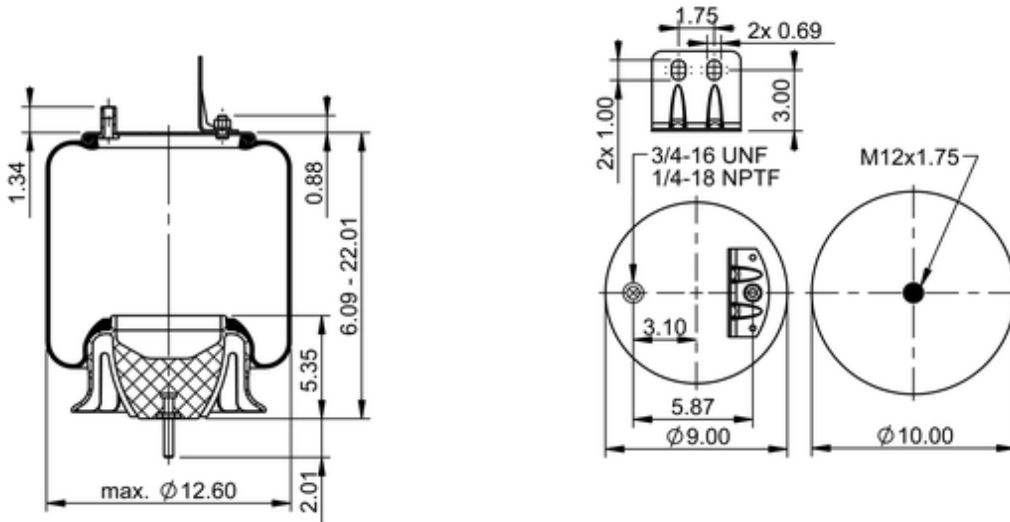

**9 10S-17 P 1152 (BK)**
**74882**

	11.7 lb
	9 10B-17.5 P 196
	9316239
	1/4-18 NPTF: max. 22 lbf ft
	3/4-16 UNF: max. 50 lbf ft
	M12x1.75: max. 30 lbf ft

**Cross-reference**

Goodyear	1R12-622
Goodyear Flex No.	566243097
Triangle	AS-81152
TRP	AS11523

Automann

1DF23H-P1152

**OE Manufacturer/Part No.**

<b>Manufacturer</b>	<b>Original Part No.</b>	<b>Model</b>
Navistar/Fleetrite	3596112C1	
International	3596112C1	