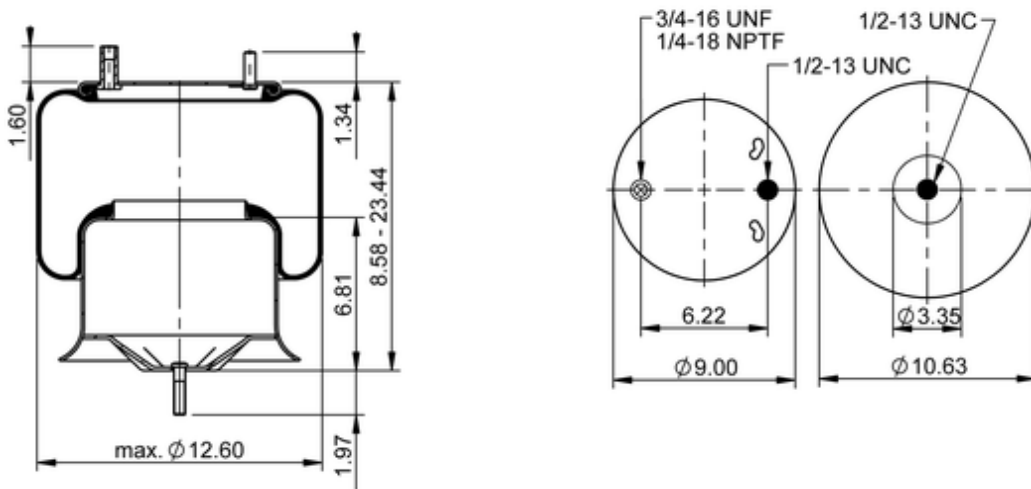

9 10S-16 S 382
77614

	18.5 lb
	9318823
	1/2-13 UNC: max. 35 lbf ft
	3/4-16 UNF: max. 50 lbf ft

Cross-reference

Primeride	AS PR9MR16-9782
Firestone Style	C01-358-0583
Firestone Style	1T15XBZR7.5
Firestone No.	W01-358-9782