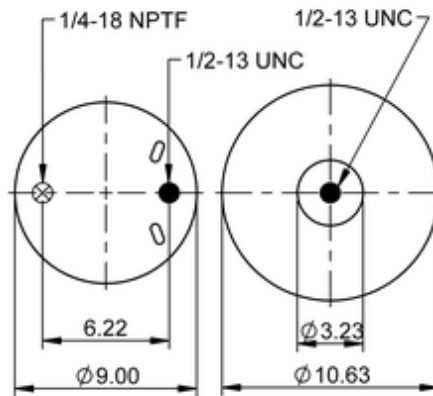

9 10S-16 P 999

68208

	11.9 lb
	9319912
	1/2-13 UNC: max. 35 lbf ft
	1/4-18 NPTF: max. 22 lbf ft

Cross-reference

Firestone Style	1T15ZR-6
Firestone No.	W01-377-9759
Taurus	6363
Triangle	AS-8999P
Automann	1DF23-9759