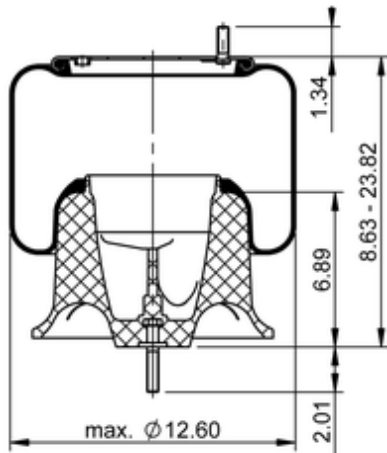

9 10S-16 P 999

68208

	11.9 lb
	9319912
	1/2-13 UNC: max. 35 lbf ft
	1/4-18 NPTF: max. 22 lbf ft

Cross-reference

Firestone Style	1T15ZR-6
Firestone No.	W01-377-9759
Taurus	6363
Triangle	AS-8999P
Automann	1DF23-9759