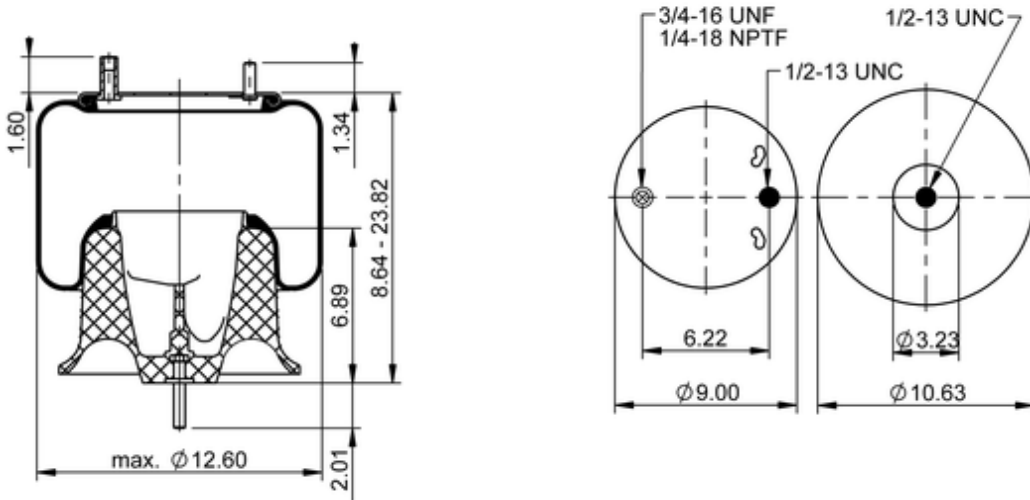

**9 10S-16 P 382**
**67473**

	12.3 lb
	9312314
	1/2-13 UNC: max. 35 lbf ft
	1/4-18 NPTF: max. 22 lbf ft
	3/4-16 UNF: max. 50 lbf ft

**Cross-reference**

Primeride	AS PR9MR16 9780
Firestone Style	C01-358-0583
Firestone Style	1T15XBZR7.5
Firestone No.	W01-358-9780
FleetPride	AS9780
Goodyear	1R12-303