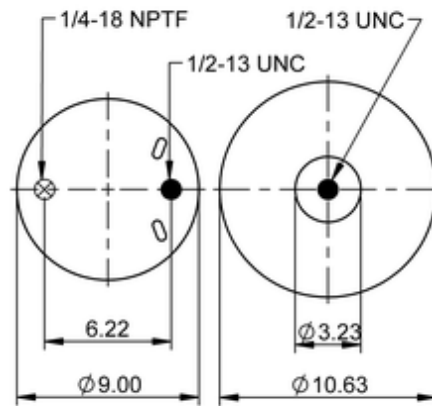

9 10S-16 P 1631

601986

	12.6 lb
	78373
	9314025
	1/2-13 UNC: max. 35 lbf ft
	1/4-18 NPTF: max. 22 lbf ft

OE Manufacturer/Part No.

Manufacturer	Original Part No.	Model
Freightliner	A16-20121-000	
Freightliner	A16-20121-001	