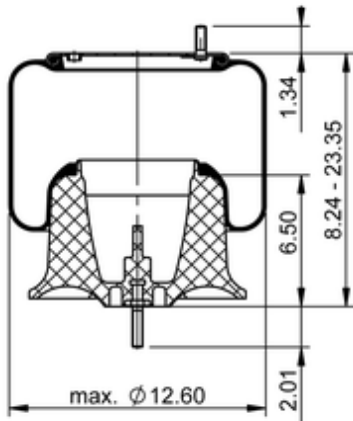

9 10S-16 P 1631

601986

	12.6 lb
	78373
	9314025
	1/2-13 UNC: max. 35 lbf ft
	1/4-18 NPTF: max. 22 lbf ft

OE Manufacturer/Part No.

Manufacturer	Original Part No.	Model
Freightliner	A16-20121-000	
Freightliner	A16-20121-001	