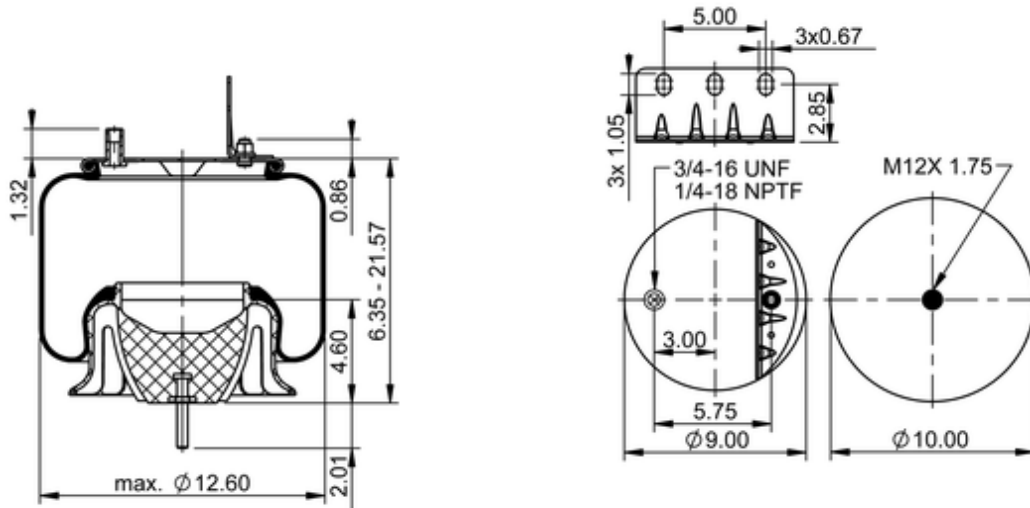

**9 10S-16 P 1068 (BK)**
**73770**

	11.2 lb
	9 10-18.5 P 456 (BK)
	9316239
	1/4-18 NPTF: max. 22 lbf ft
	3/4-16 UNF: max. 50 lbf ft

**Cross-reference**

Primeride	AS PR9MR16 9648
Firestone Style	1T15XNR-5
Firestone No.	W01-358-9648
FleetPride	AS9648
Goodyear	1R12-538
Goodyear Flex No.	566243163

Triangle	AS-81068
TRP	AS10683
Automann	1DF23-P1058
Road Choice	AS9648

**OE Manufacturer/Part No.**

<b>Manufacturer</b>	<b>Original Part No.</b>	<b>Model</b>
Navistar/Fleetrite	2027911C1	
Navistar/Fleetrite	2027911C3	
Navistar/Fleetrite	2027911C2	
Navistar/Fleetrite	1R12-1057	