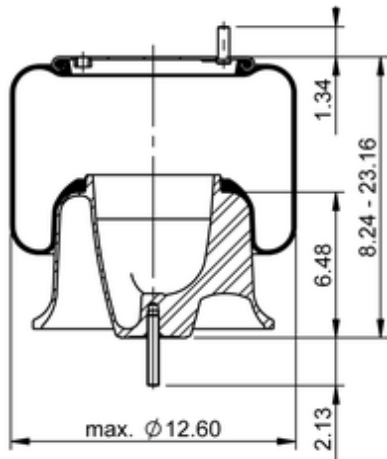

9 10S-16 A 999

68207

	14.3 lb
	9320166
	1/2-13 UNC: max. 35 lbf ft
	1/4-18 NPTF: max. 22 lbf ft

Cross-reference

Taurus	6363
Triangle	AS-8999
Automann	1DF23-A999

OE Manufacturer/Part No.

Manufacturer	Original Part No.	Model
Freightliner	A16-19677-000	