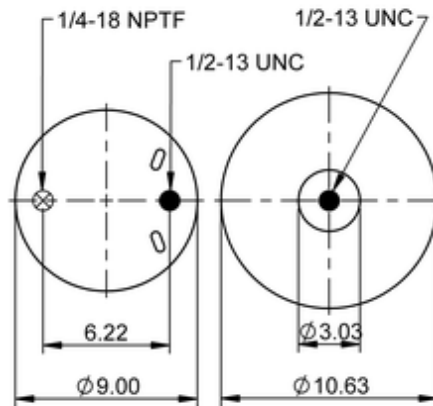

9 10S-16 A 999

68207

	14.3 lb
	9320166
	1/2-13 UNC: max. 35 lbf ft
	1/4-18 NPTF: max. 22 lbf ft

Cross-reference

Taurus	6363
Triangle	AS-8999
Automann	1DF23-A999

OE Manufacturer/Part No.

Manufacturer	Original Part No.	Model
Freightliner	A16-19677-000	