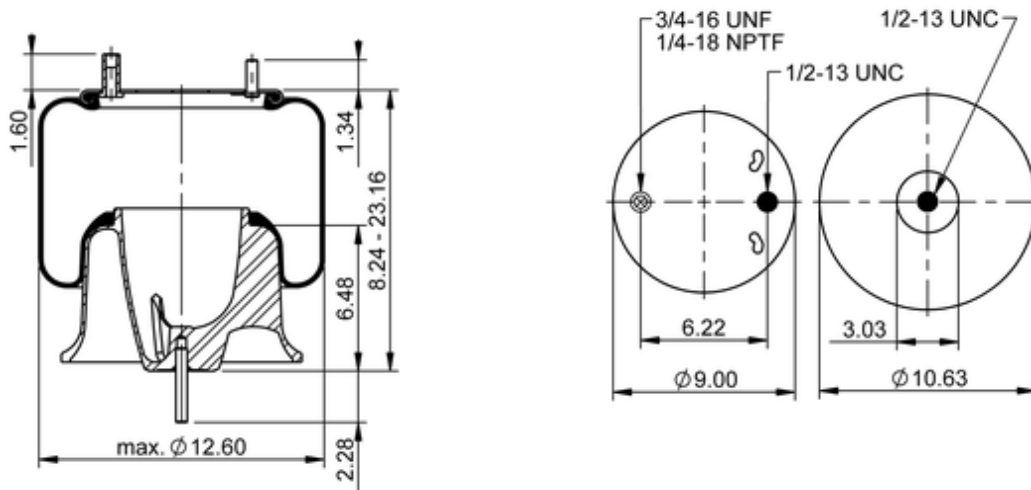

**9 10S-16 A 382**
**64266**

	14.7 lb
	9320166
	1/2-13 UNC: max. 35 lbf ft
	1/4-18 NPTF: max. 22 lbf ft
	3/4-16 UNF: max. 50 lbf ft

**Cross-reference**

Primeride	AS PR9MR16 9781
Firestone Style	C01-358-0583
Firestone Style	1T15XBZR7.5
Firestone No.	W01-358-9781
FleetPride	AS9781
Goodyear	1R12-603